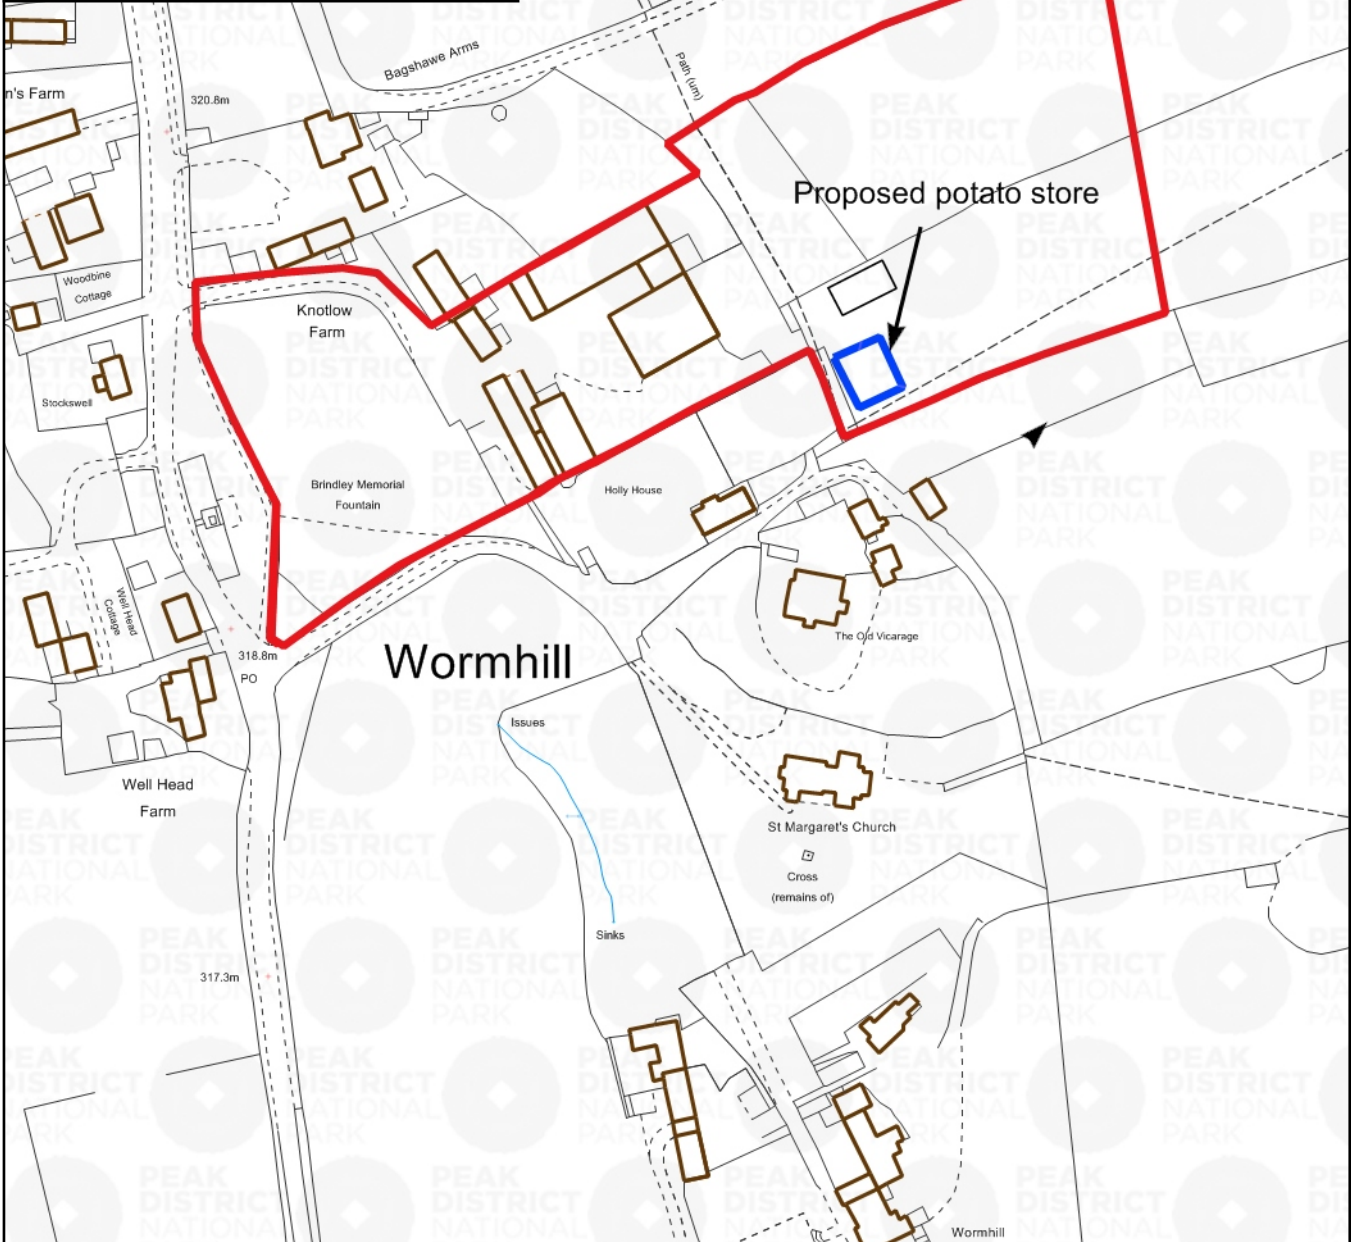

1:2000

© Crown copyright and database rights 2018 Ordnance Survey 100005734
 You are not permitted to copy, sub license, distribute or sell any of this data to third parties in any form.

Committee Date:	14th September 2018	Title: Knotlow Farm, Wormhill, Buxton	 PEAK DISTRICT NATIONAL PARK
Item Number:	Item 8		
Application No:	NP/HPK/0618/0511		
Grid Reference:	412346, 374313		